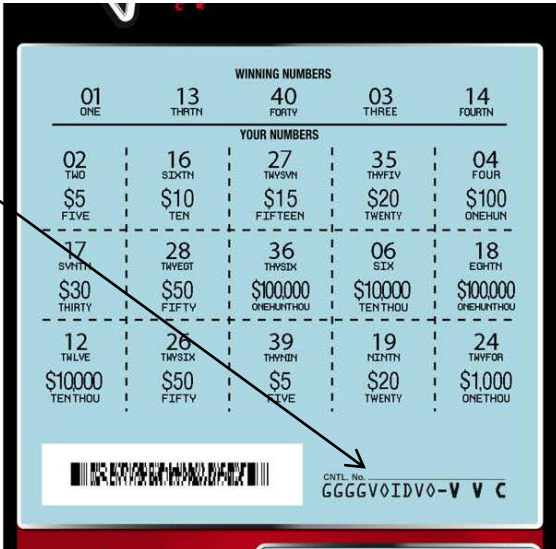

Scratch & Win

The Voice Contest Information

September 4, 2018 – February 28, 2019

Dates: September 4, 2018 – February 28, 2019

Eligible Tickets: \$5 The Voice Scratch & Win tickets (winning and non-winning tickets)

Scratch & Win

How to Enter

How do players enter with Scratch & Win?

1. Buy a \$5 The Voice S&W ticket and scratch to reveal the 13-digit ticket CNTL No.

2. Visit www.PlayNow.com/theVoice web page.

3. Follow the instructions for entering Scratch & Win tickets and create an account with an email OR if the player already has an account from Tech the Halls, just log in!

4. Enter the 13-digit ticket CNTL No. and click SUBMIT

Players can login on the site again to enter additional The Voice Scratch & Win tickets with their email and password!

Scratch & Win How to Enter – CNTL No.

Scratch the main play area to reveal CNTL. No.

Located at the bottom of the main game play area.

Scratch & Win

How to Enter

How do players enter with PlayNow.com?

1. Sign up or login to their PlayNow.com account